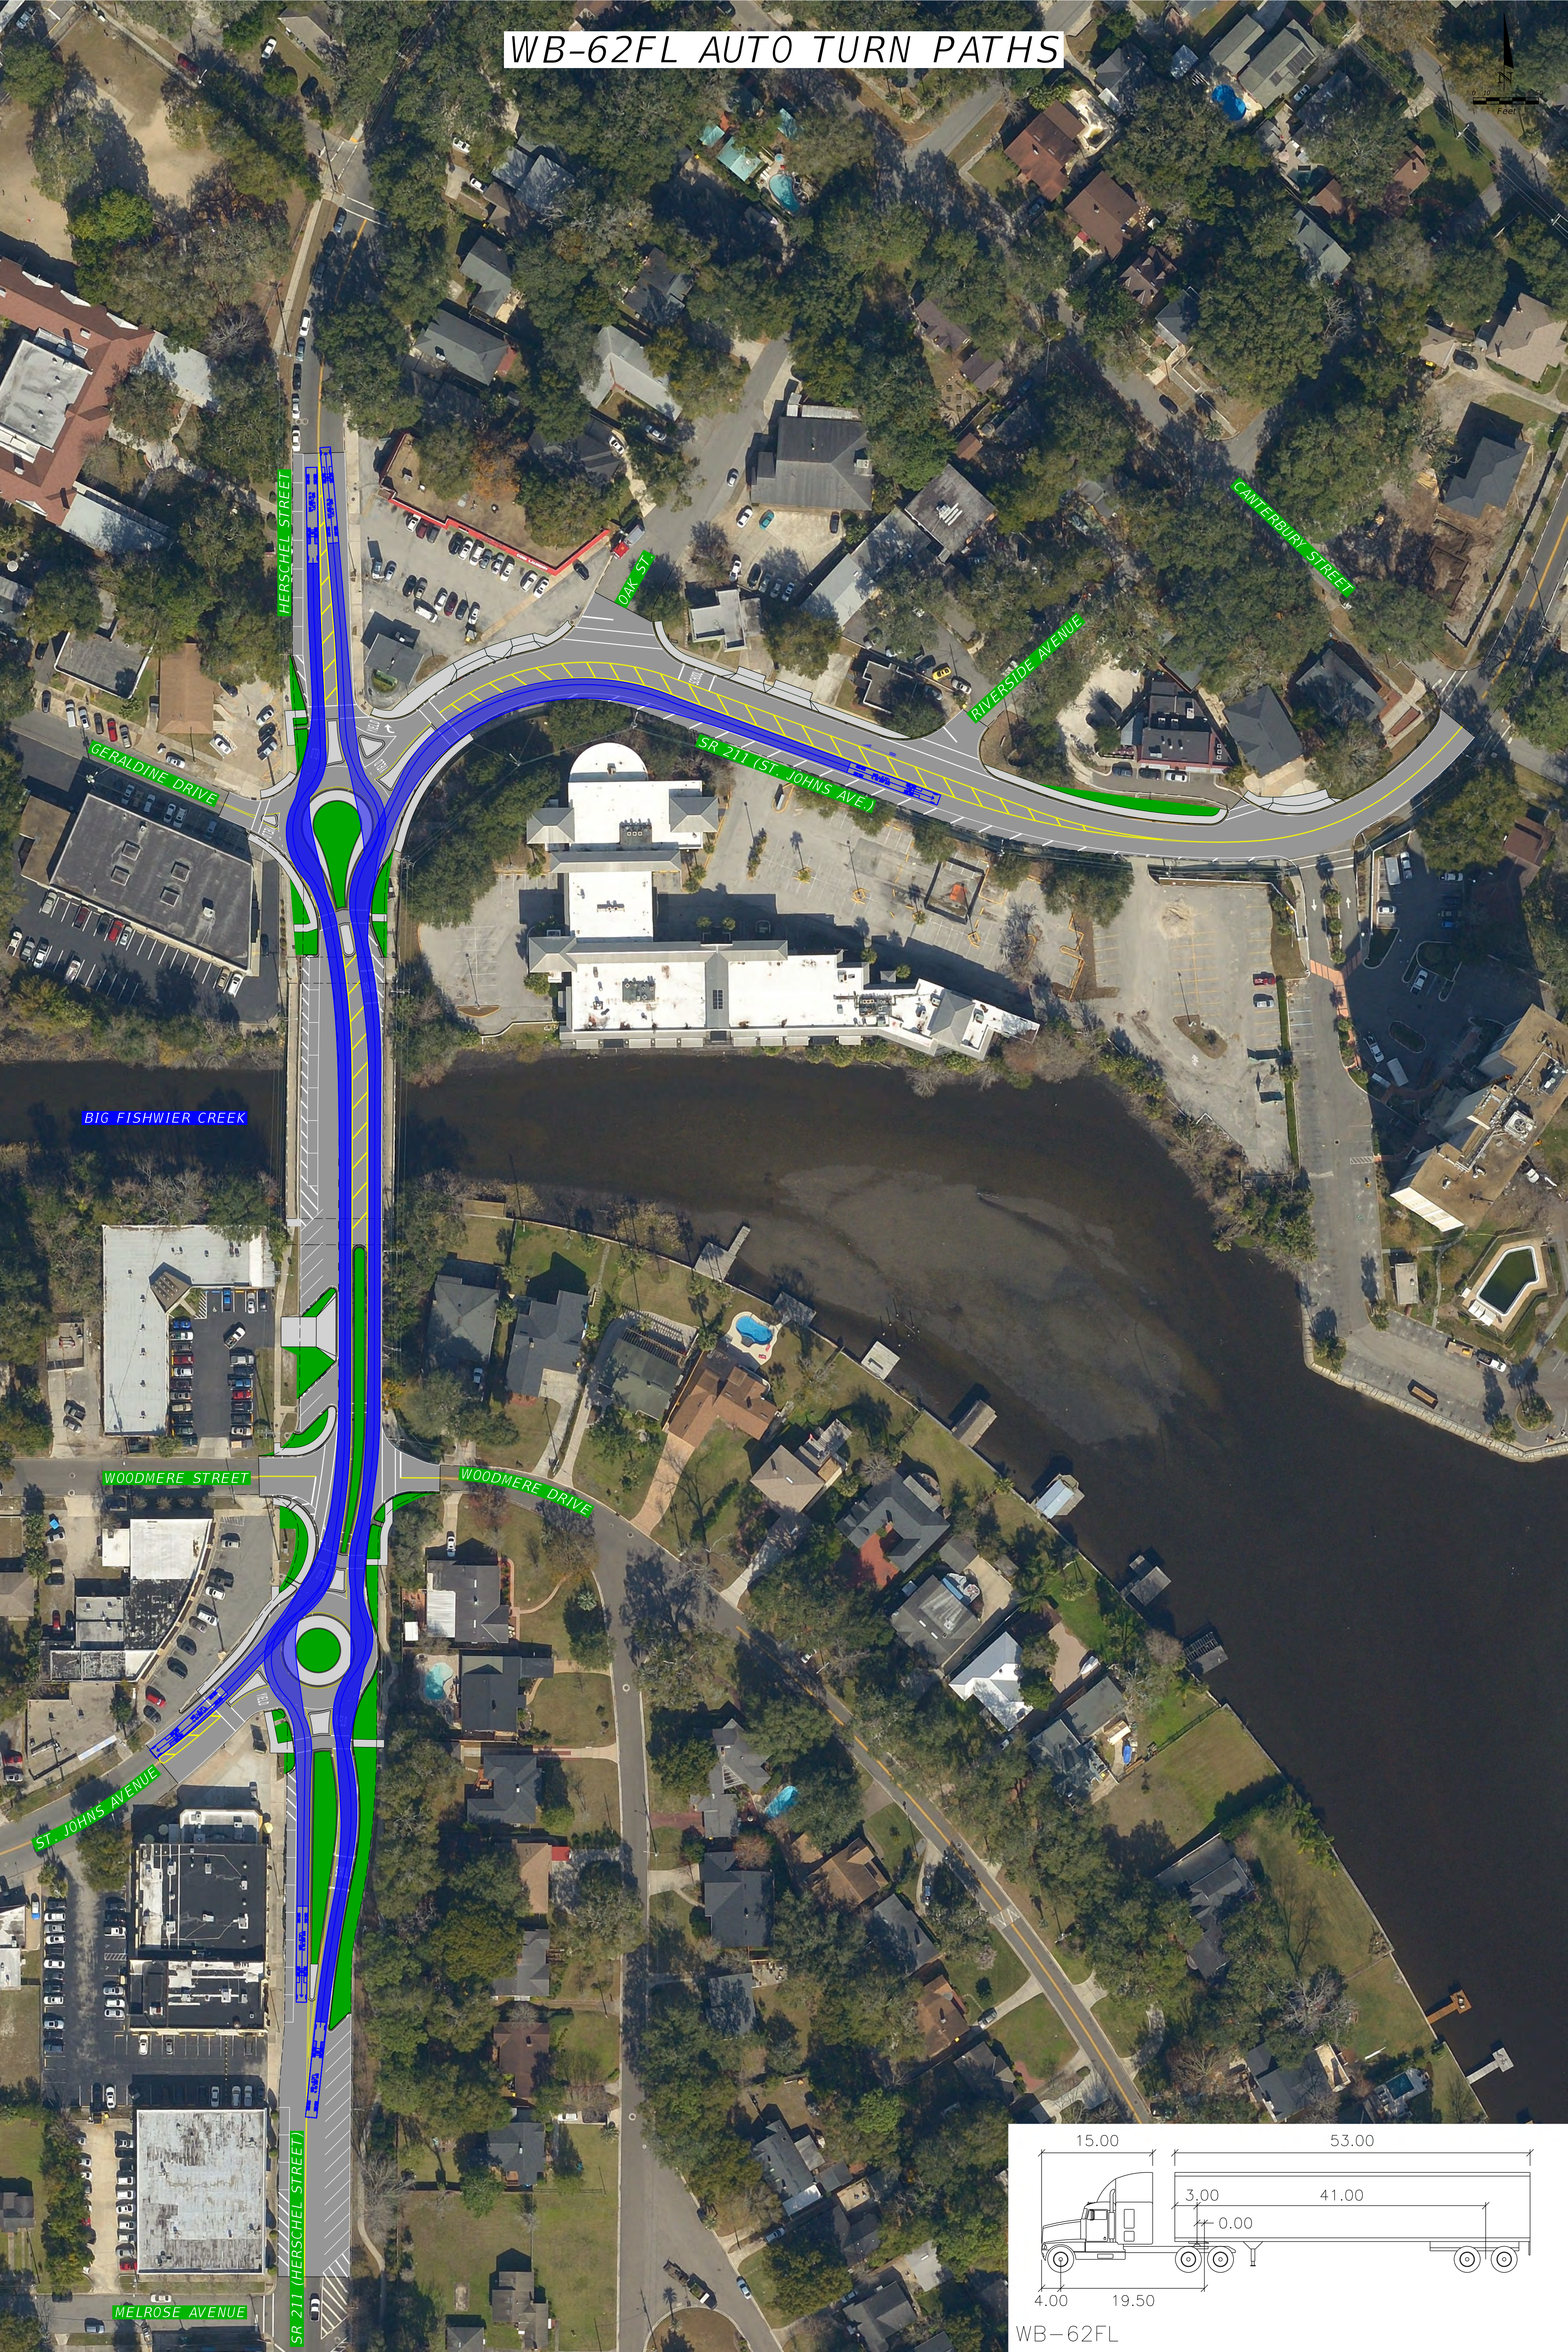

# WB-62FL AUTO TURN PATHS

WB-62FL