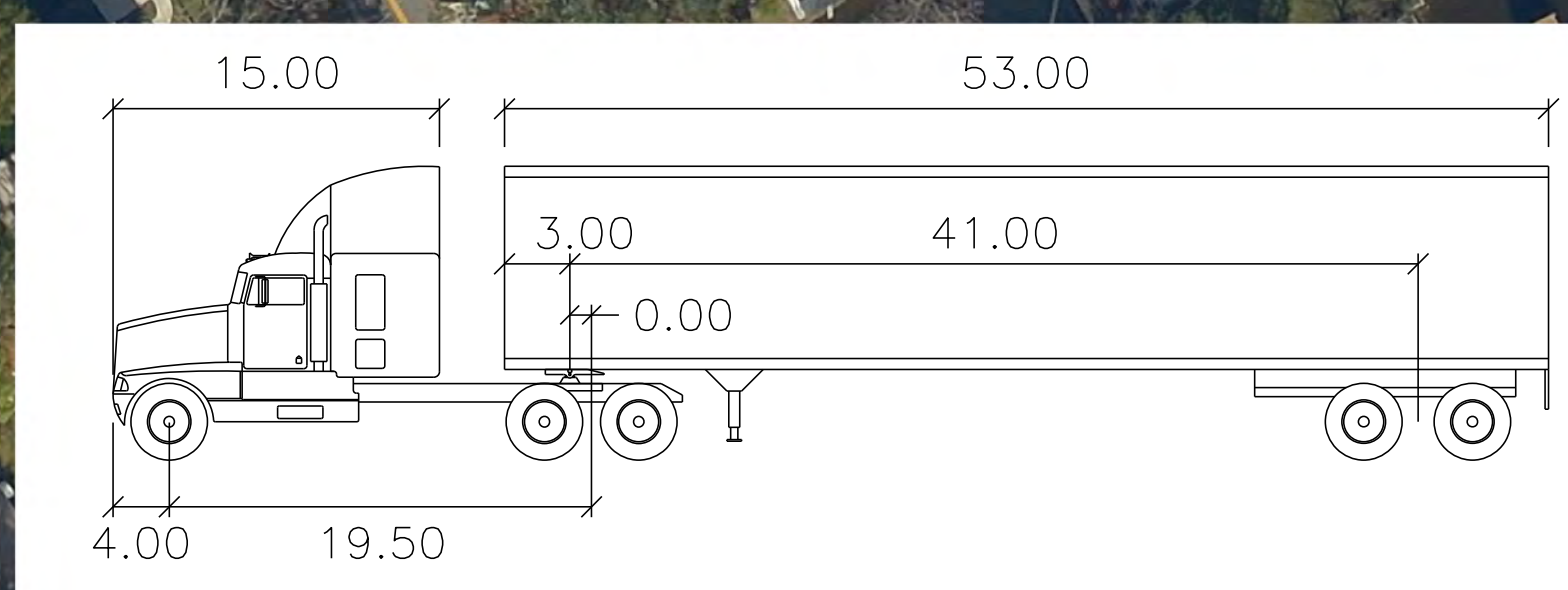

# WB-62FL AUTO TURN PATHS

WB-62FL